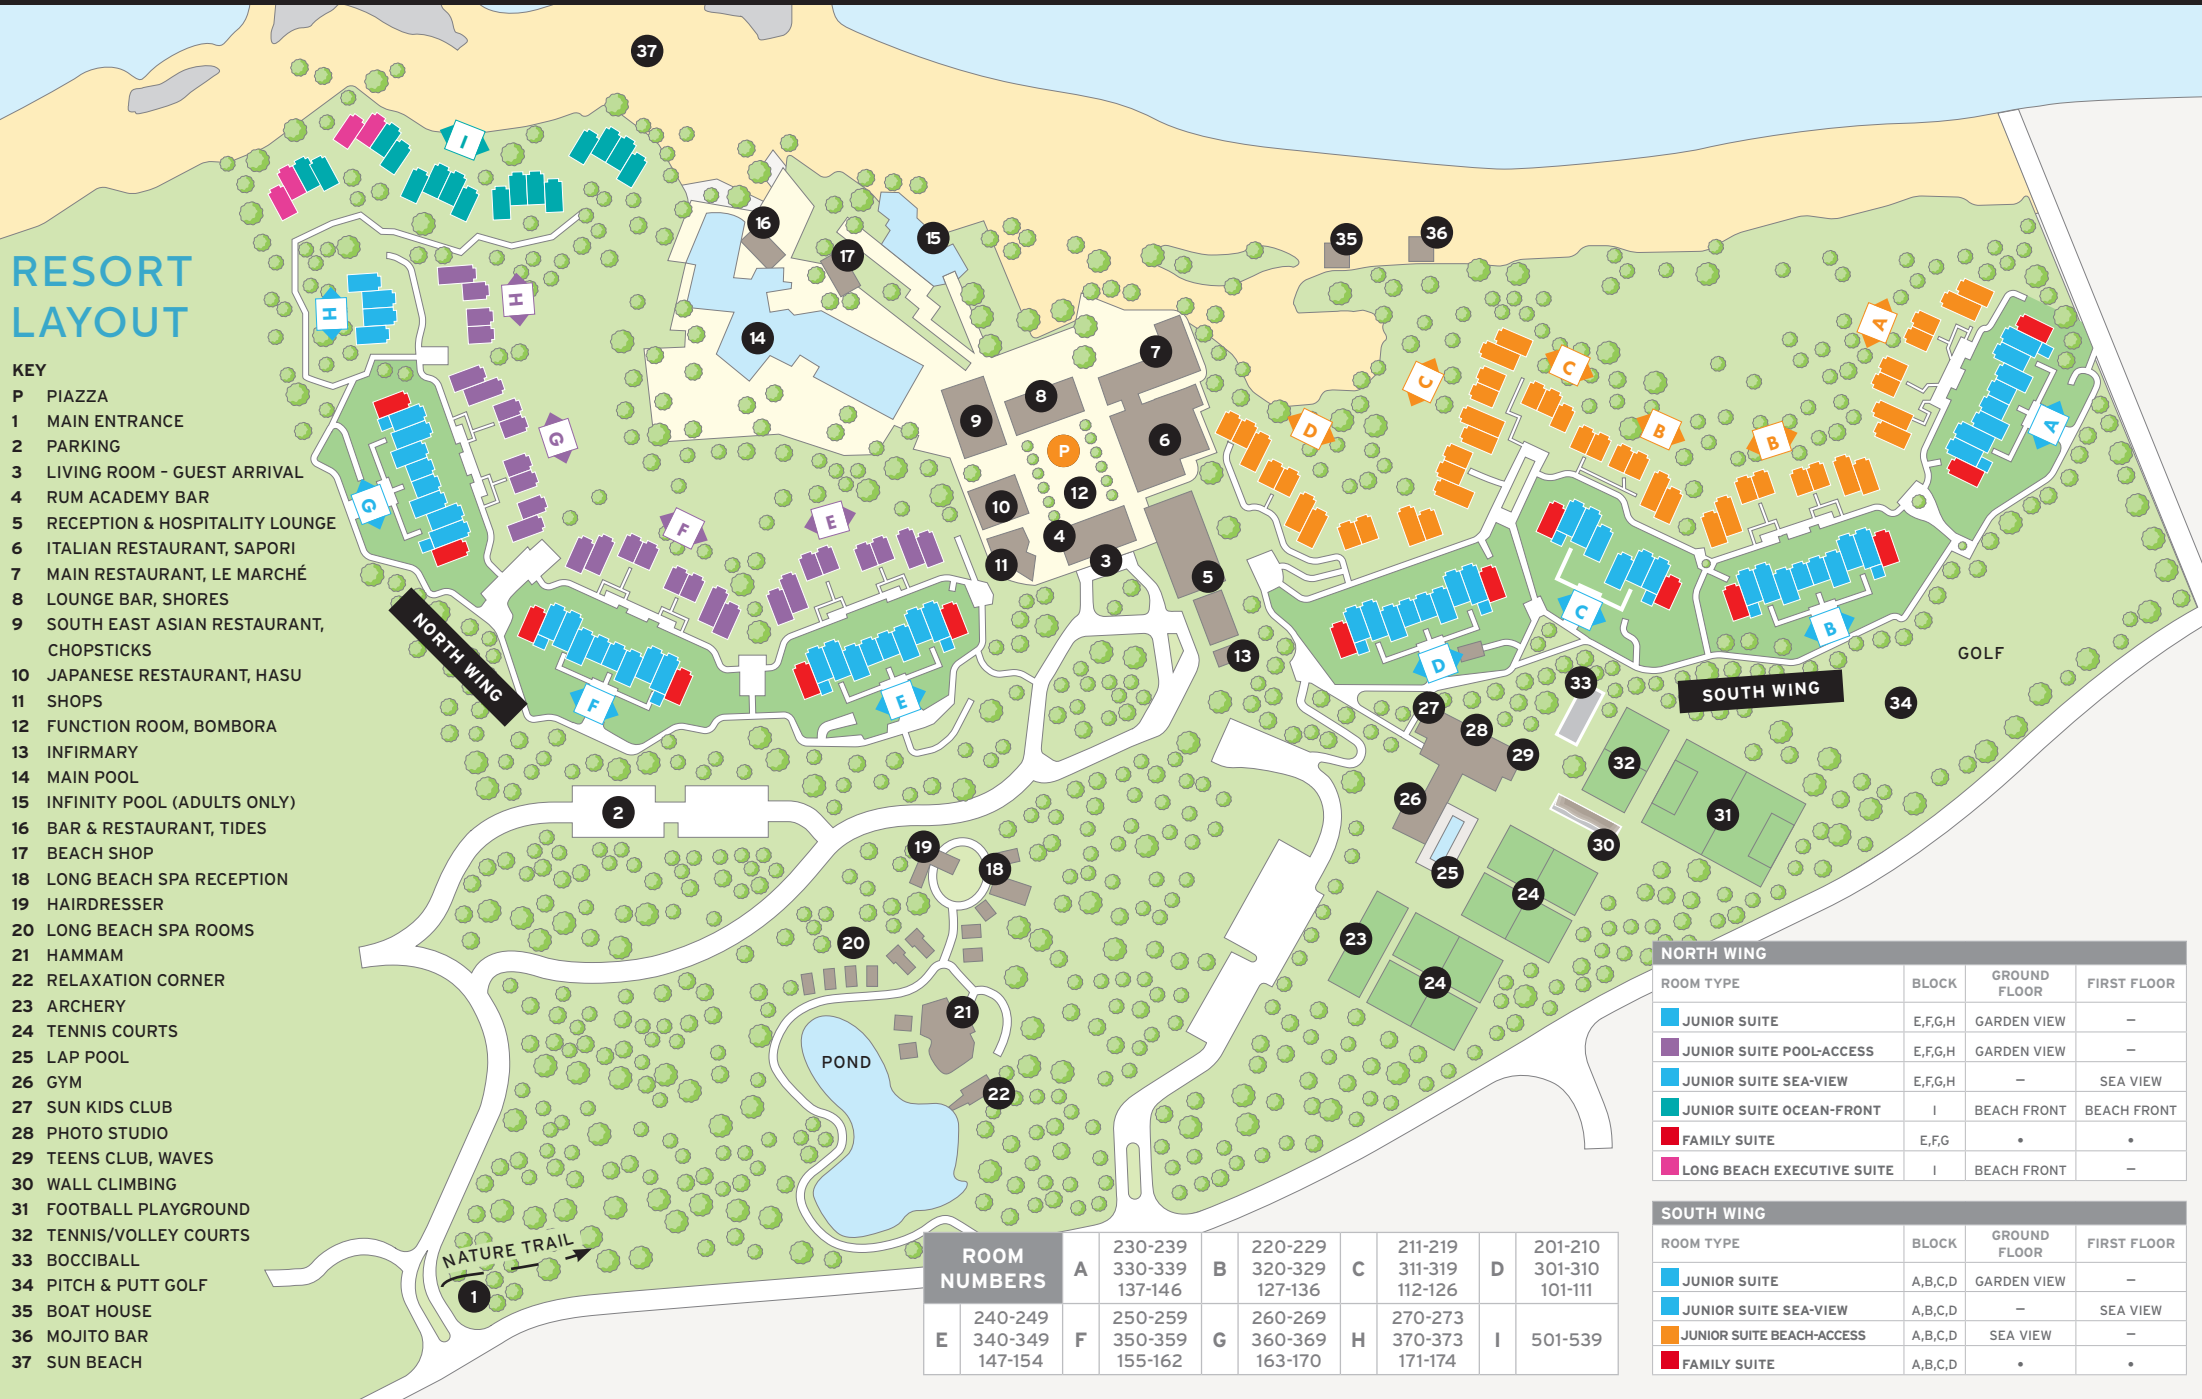

# LONG BEACH

A SUN RESORT · MAURITIUS

## RESORT LAYOUT

### KEY

- P PIAZZA
- 1 MAIN ENTRANCE
- 2 PARKING
- 3 LIVING ROOM - GUEST ARRIVAL
- 4 RUM ACADEMY BAR
- 5 RECEPTION & HOSPITALITY LOUNGE
- 6 ITALIAN RESTAURANT, SAPORI
- 7 MAIN RESTAURANT, LE MARCHÉ
- 8 LOUNGE BAR, SHORES
- 9 SOUTH EAST ASIAN RESTAURANT, CHOPSTICKS
- 10 JAPANESE RESTAURANT, HASU
- 11 SHOPS
- 12 FUNCTION ROOM, BOMBORA
- 13 INFIRMARY
- 14 MAIN POOL
- 15 INFINITY POOL (ADULTS ONLY)
- 16 BAR & RESTAURANT, TIDES
- 17 BEACH SHOP
- 18 LONG BEACH SPA RECEPTION
- 19 HAIRDRESSER
- 20 LONG BEACH SPA ROOMS
- 21 HAMMAM
- 22 RELAXATION CORNER
- 23 ARCHERY
- 24 TENNIS COURTS
- 25 LAP POOL
- 26 GYM
- 27 SUN KIDS CLUB
- 28 PHOTO STUDIO
- 29 TEENS CLUB, WAVES
- 30 WALL CLIMBING
- 31 FOOTBALL PLAYGROUND
- 32 TENNIS/VOLLEY COURTS
- 33 BOCCIBALL
- 34 PITCH & PUTT GOLF
- 35 BOAT HOUSE
- 36 MOJITO BAR
- 37 SUN BEACH

SOUTH WING			
ROOM TYPE	BLOCK	GROUND FLOOR	FIRST FLOOR
JUNIOR SUITE	A,B,C,D	GARDEN VIEW	-
JUNIOR SUITE SEA-VIEW	A,B,C,D	-	SEA VIEW
JUNIOR SUITE BEACH-ACCESS	A,B,C,D	SEA VIEW	-
FAMILY SUITE	A,B,C,D	•	•